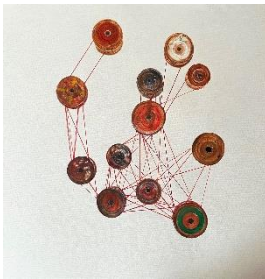

Michelangelo Arteaga
Ophelia, 2022
Paper, salt and pigments
15 x 12 x 9 cm
£750

Mister Hex
Celtic Skull, 2024
 (image not to scale)
 Steel
 26 x 14 x 25 cm
£2,800

Tobias Wilkinson
Landscape Fragment XXX, Falkensteiner Wald, 2022
 Photographic print on Hahnemuehle Fine Art Baryta 325gsm archival paper
 29.7 x 41.5cm
 (ed. 2/8)
£390

Simone Kennedy
Soft Bodies (Life Forms)
 2022
 Mixed media
 26 units
 Each unit 9 x 14 cm
£150 per pair (13 pairs)

Tobias Wilkinson
Landscape Fragment XXVII, Falkensteiner Wald, 2020
 Photographic print on Hahnemuehle Fine Art Baryta 325gsm archival paper
 29.7 x 41.5cm
 (ed. 2/8)
£390